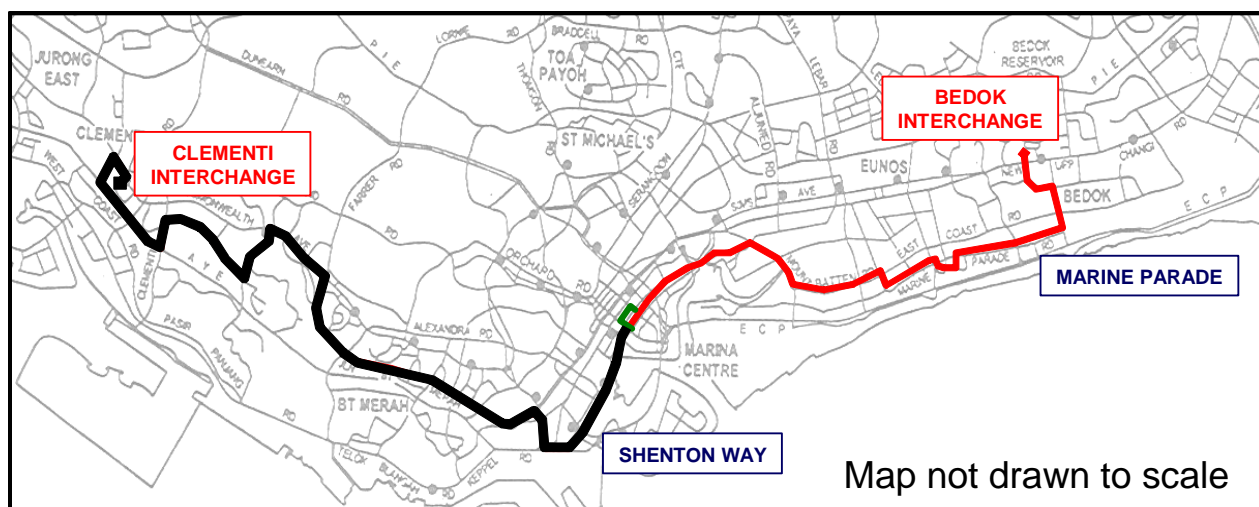

LAST CALLING BUS-STOP BEFORE DIVERSION

ROAD NAME	BUS-STOP CODE	BUS-STOP DESCRIPTION
NICOLL HIGHWAY	80169	NICOLL HIGHWAY STN

FIRST CALLING BUS-STOP AFTER DIVERSION

ROAD NAME	BUS-STOP CODE	BUS-STOP DESCRIPTION
NICOLL HIGHWAY	80151	OPP SUNTEC CITY

Legend

- Normal Route – —
- Diverted Route – —
- Road Closure – —

* SUBJECT TO RE-OPENING OF ROADS

We apologise for any inconvenience caused.