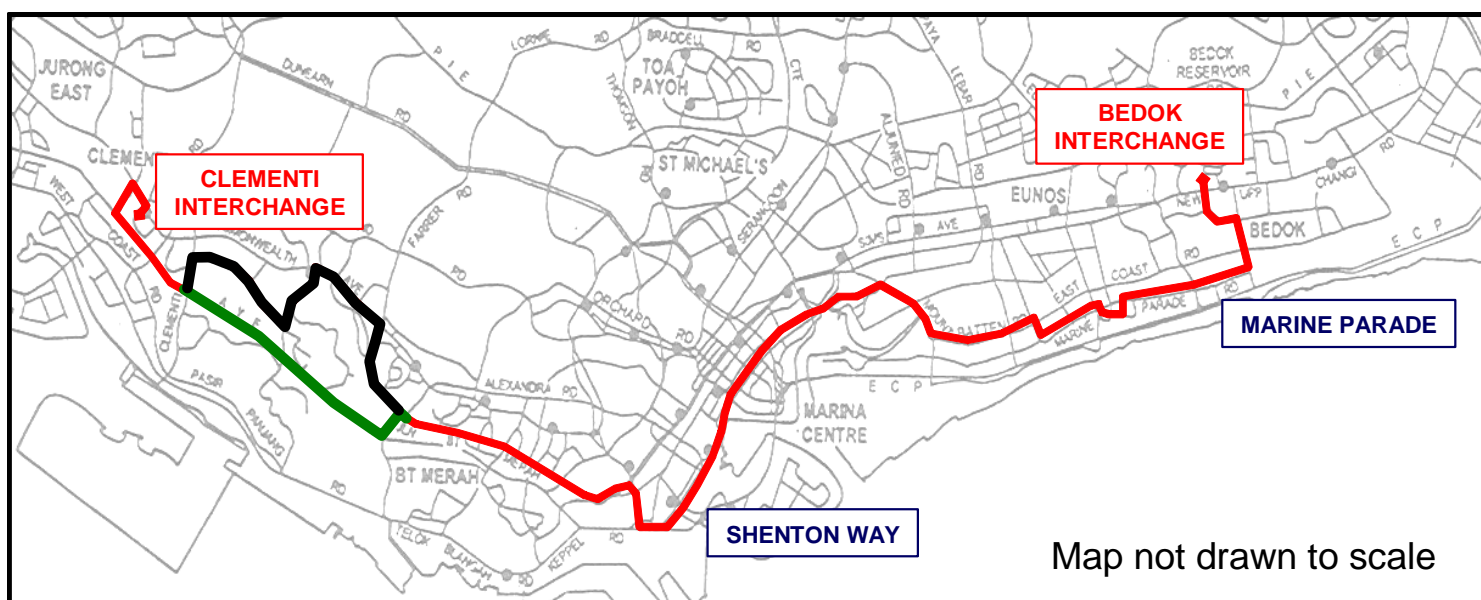

TOWARDS BEDOK

ROAD NAME	BUS-STOP CODE	BUS-STOP DESCRIPTION
CLEMENTI RD	17191	NUS HIGH SCH
DOVER RD	19051	OPP TRANSVIEW GOLF CLUB
DOVER RD	19061	AYER RAJAH TELECOMS
DOVER RD	19071	OPP UNITED WORLD COLLEGE
DOVER RD	19081	OPP ACS BOARDING SCH
DOVER RD	18111	FAIRFIELD METH PR SCH
NORTH BUONA VISTA RD	18141	AFT ANGLO-CHINESE JC
NORTH BUONA VISTA RD	11361	BUONA VISTA STN
COMMONWEALTH AVE	11189	BLK 43
COMMONWEALTH AVE	11179	BLK 8
COMMONWEALTH AVE	11169	C'WEALTH STN
QUEENSWAY	11059	QUEENSTOWN POLY CLINIC
QUEENSWAY	11049	OPP BLESSED SACRAMENT CH
QUEENSWAY	11039	BLK 19
QUEENSWAY	11029	BLK 166

LAST CALLING BUS-STOP BEFORE DIVERSION

ROAD NAME	BUS-STOP CODE	BUS-STOP DESCRIPTION
JLN BT MERAH	10131	OPP BLK 2

LAST CALLING BUS-STOP BEFORE DIVERSION

ROAD NAME	BUS-STOP CODE	BUS-STOP DESCRIPTION
AYE	17139	AFT CLEMENTI SWIM CPLX

FIRST CALLING BUS-STOP AFTER DIVERSION

ROAD NAME	BUS-STOP CODE	BUS-STOP DESCRIPTION
AYE	17121	BLK 610

FIRST CALLING BUS-STOP AFTER DIVERSION

ROAD NAME	BUS-STOP CODE	BUS-STOP DESCRIPTION
JLN BT MERAH	11019	OPP OG FTY

Legend	
Normal Route	— (Red line)
Diverted Route	— (Green line)
Road Closure	— (Black line)

* SUBJECT TO RE-OPENING OF ROADS

We apologise for any inconvenience caused.